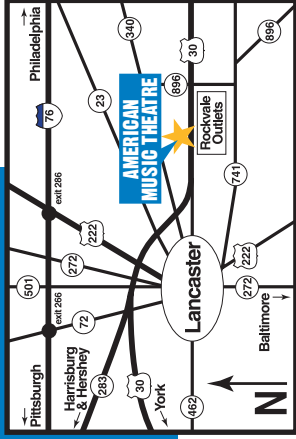

American Music Theatre

2425 Lincoln Hwy. East

Lancaster, PA 17602

Phone: 800.648.4102

www.AMTshows.com

AMERICAN MUSIC THEATRE

2425 Lincoln Hwy. East

P.O. Box 10757

Lancaster, PA 17605

717.397.7700 • 800.648.4102 • www.AMTshows.com

Located on Rt. 30 East, opposite Rockvale Outlets.